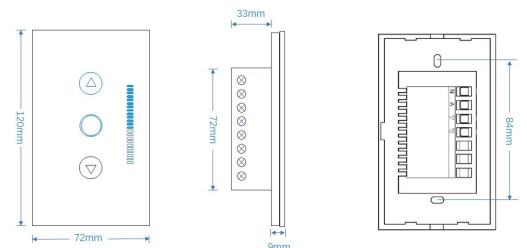

Product Dimension

QR Code for 2Net Smart Home App Download

Showroom Address: Shop 45, 279 Grout Street, Adelaide, SA 5000

Contact Number: 0452 665 702

Website: www.2netsmarthome.com